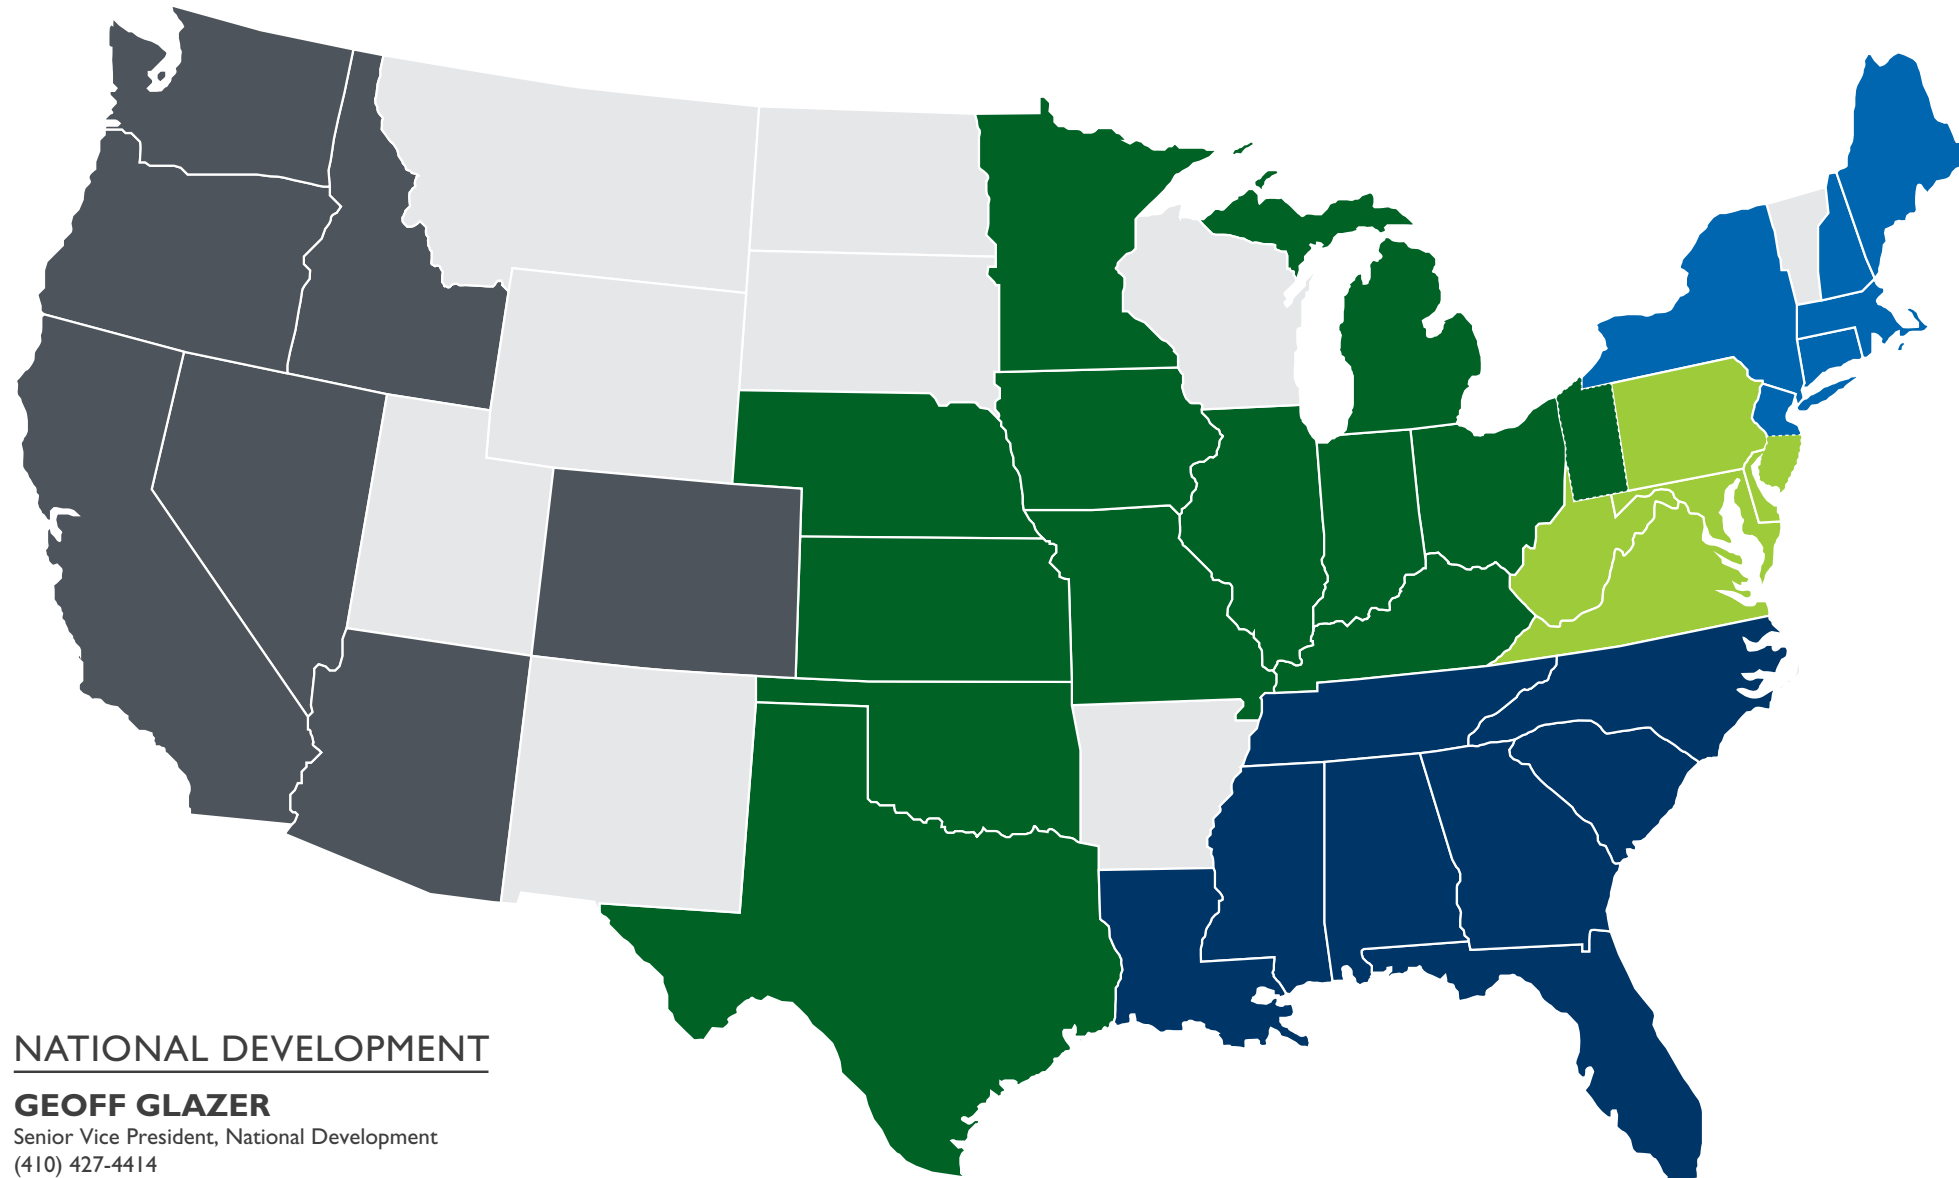

GRACE MCRAE ANICETE
Tenant Coordinator
(650) 746-7502
ganicete@kimcorealty.com

NICHOLAS BROWN
Vice President of Development
(516) 869-7266
nbrown@kimcorealty.com

PAT CHRISTIE
Director of Construction
(516) 869-7130
pchristie@kimcorealty.com

VALERIE O'NEIL
Construction Associate
(516) 869-7122
voneil@kimcorealty.com

SCOTT GAMACHE
Project Manager
(516) 869-2506
sgamache@kimcorealty.com

CHARLES FRANZINI
Tenant Coordinator
(516) 869-2676
cfranzini@kimcorealty.com

NORTHEAST

MID-ATLANTIC

GREG REED
Vice President of Development
(410) 427-4428
greed@kimcorealty.com

BILL WEGMANN
Senior Director, Construction
(410) 427-4422
bwegmann@kimcorealty.com

JASON HUSS
Director of Construction
(410) 427-4447
jhuss@kimcorealty.com

JONATHAN MCGOWAN
Director of Construction (Consultant)
(410) 427-4483
jmcmgowan@kimcorealty.com

DAVE HARE
Project Manager
(410) 427-4472
dhare@kimcorealty.com

CENTRAL

DAN GIBSON
Vice President
(847) 294-6434
dgibson@kimcorealty.com

ALAN FERGUSON
Vice President, Texas Region
(832) 242-6913
aferguson@kimcorealty.com

PAT MCCUNE
Director of Construction
(847) 294-6425
pmccune@kimcorealty.com

JOSE LOPEZ
Sr. Director of Dev. & Construction
(847) 294-6429
jlopez@kimcorealty.com

PATRICK KEOUGH
Project Manager
(832) 242-6913
pkeough@kimcorealty.com

NATIONAL DEVELOPMENT

GEOFF GLAZER
Senior Vice President, National Development
(410) 427-4414
gglazer@kimcorealty.com

REGIONAL PRESIDENTS

ARMAND VASQUEZ
President
(916) 580-2534
avasquez@kimcorealty.com

ROB NADLER
President
(847) 294-6440
rnadler@kimcorealty.com

PAUL PUMA
President
(704) 362-6107
ppuma@kimcorealty.com

TOM SIMMONS
President
(410) 427-4410
tsimmons@kimcorealty.com

JOSHUA WEINKRANZ
President
(516) 869-7146
jweinkranz@kimcorealty.com

December 2016