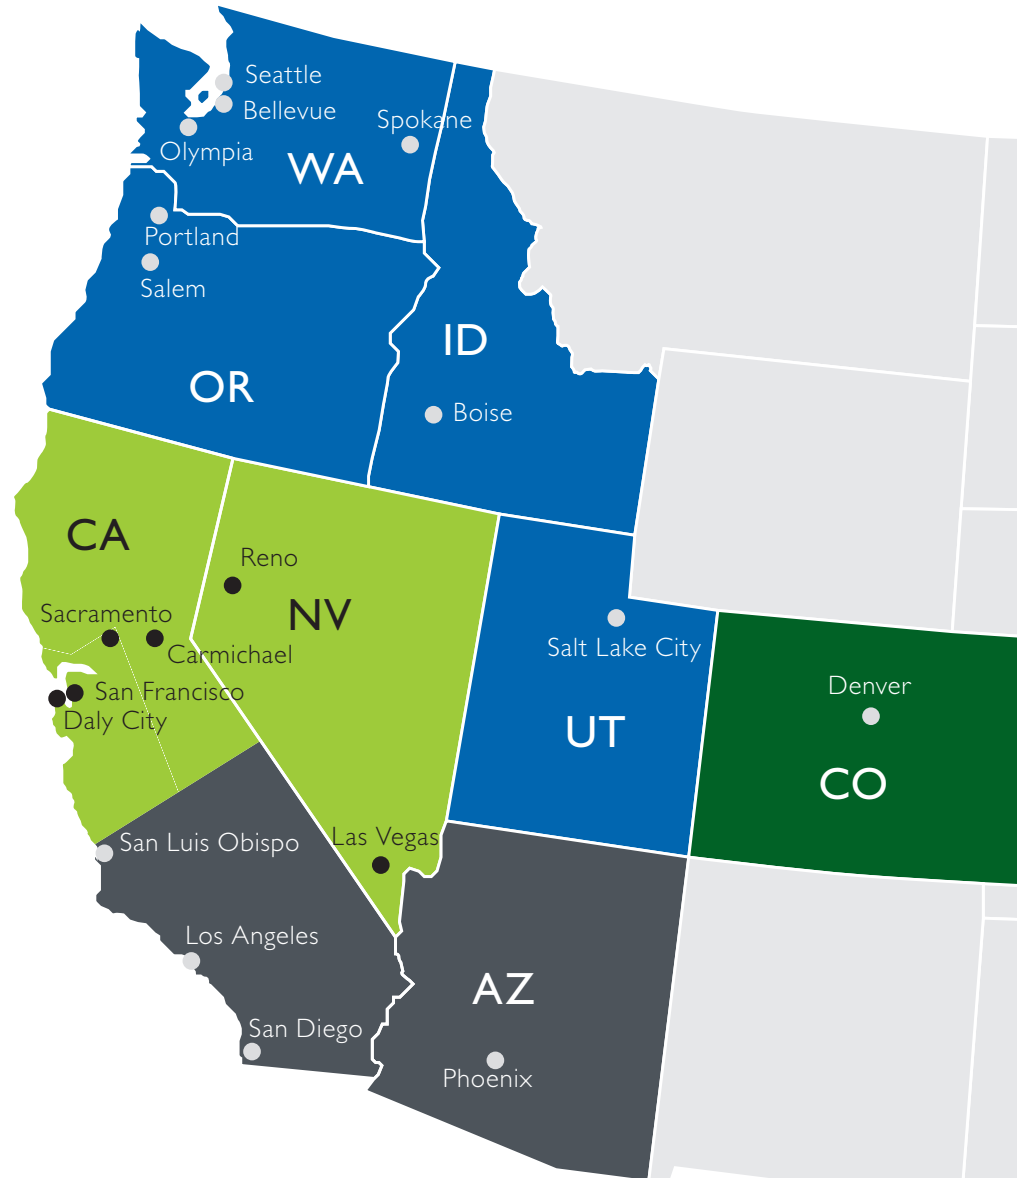

WESTERN REGION

Development & Construction Contacts

MICHAEL STRAHS

Director of Development
(650) 746-7501
mstrahs@kimcorealty.com

SW Regions

MARK WENDEL

Director of Development
(949) 252-3870
mwendel@kimcorealty.com

CURT TAYLOR

Vice President, Construction
(425) 373-3507
ctaylor@kimcorealty.com

WA, OR, ID, UT
Regions

TIM HAMANN

Director of Construction
(425) 373-3509
thamann@kimcorealty.com

Northern CA & NV Regions

TODD DEWELL

Director of Construction
(650) 746-7503
tdewell@kimcorealty.com

Southern CA and
AZ Region

ANDREW GRACEY

Director of Construction
(949) 252-3872
agracey@kimcorealty.com

KAREN GAERTTNER

Construction Associate
(949) 252-3858
kgaerttner@kimcorealty.com

GRACE MCRAE ANICETE

Tenant Coordinator
(650) 746-7502
ganicete@kimcorealty.com

WESTERN
REGION

December 2016