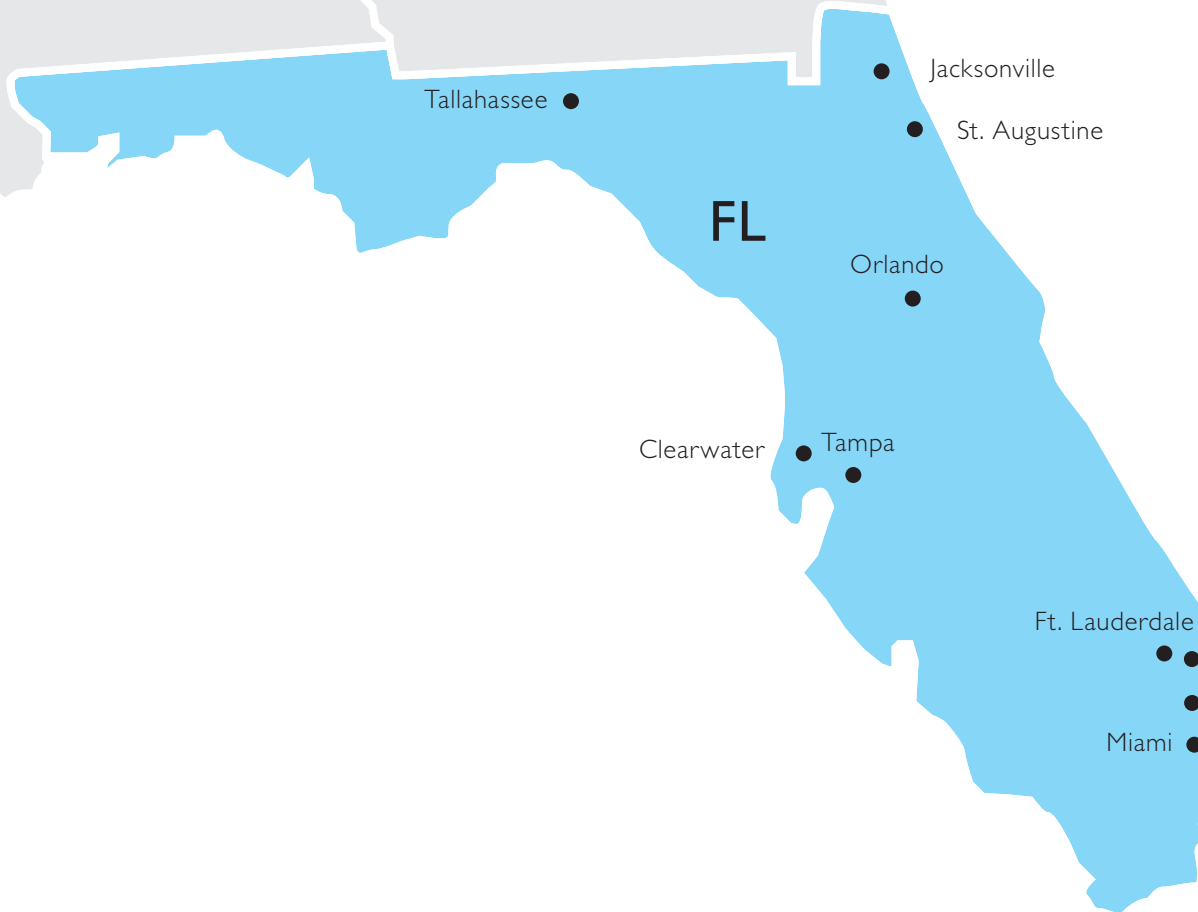

GUILLERMO ZEGRI

Project Manager
(954) 956-2105
gzegri@kimcorealty.com

SOUTHEAST
REGION

December 2016

FLORIDA REGION

Development & Construction Contacts

PETER FLINT

Director of Development
(954) 956-2118
pflint@kimcorealty.com