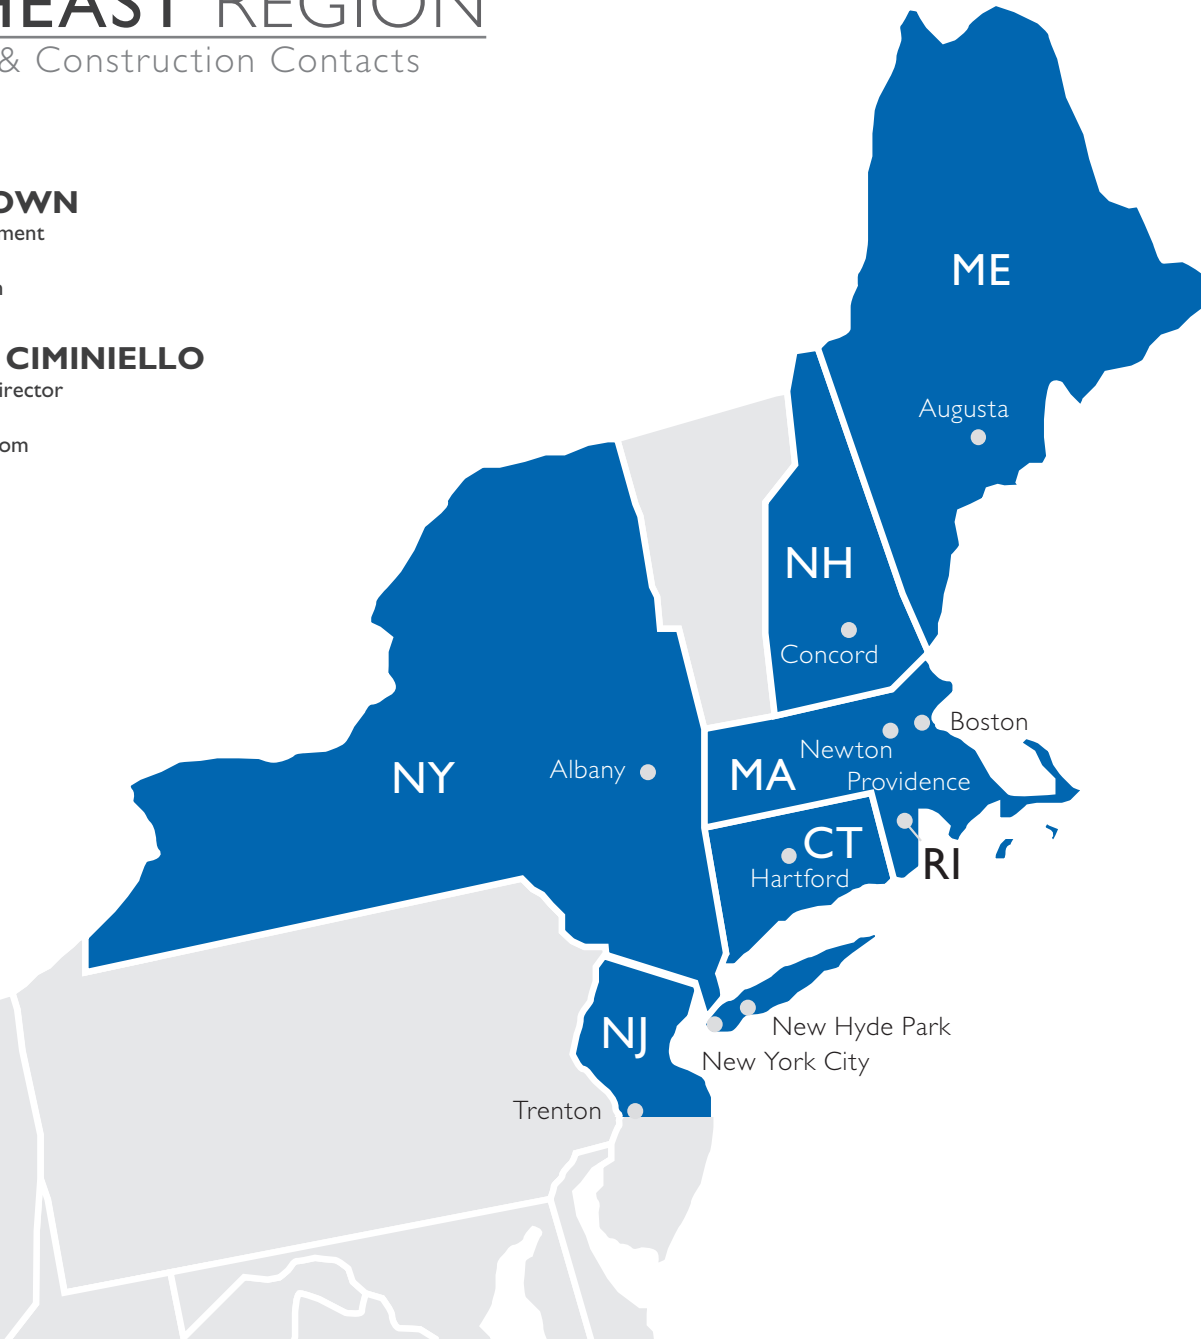

NORTHEAST REGION

Development & Construction Contacts

NICHOLAS BROWN

Vice President of Development
(516) 869-7266
nbrown@kimcorealty.com

CHRISTOPHER CIMINIELLO

Associate Development Director
(516) 869-2691
cciminiello@kimcorealty.com

PAT CHRISTIE

Director of Construction
(516) 869-7130
pchristie@kimcorealty.com

VALERIE O'NEIL

Construction Associate
(516) 869-7122
voneil@kimcorealty.com

SCOTT GAMACHE

Project Manager
(516) 869-2506
sgamache@kimcorealty.com

CHARLES FRANZINI

Tenant Coordinator
(516) 869-2676
cfranzini@kimcorealty.com

NORTHEAST
REGION

December 2016