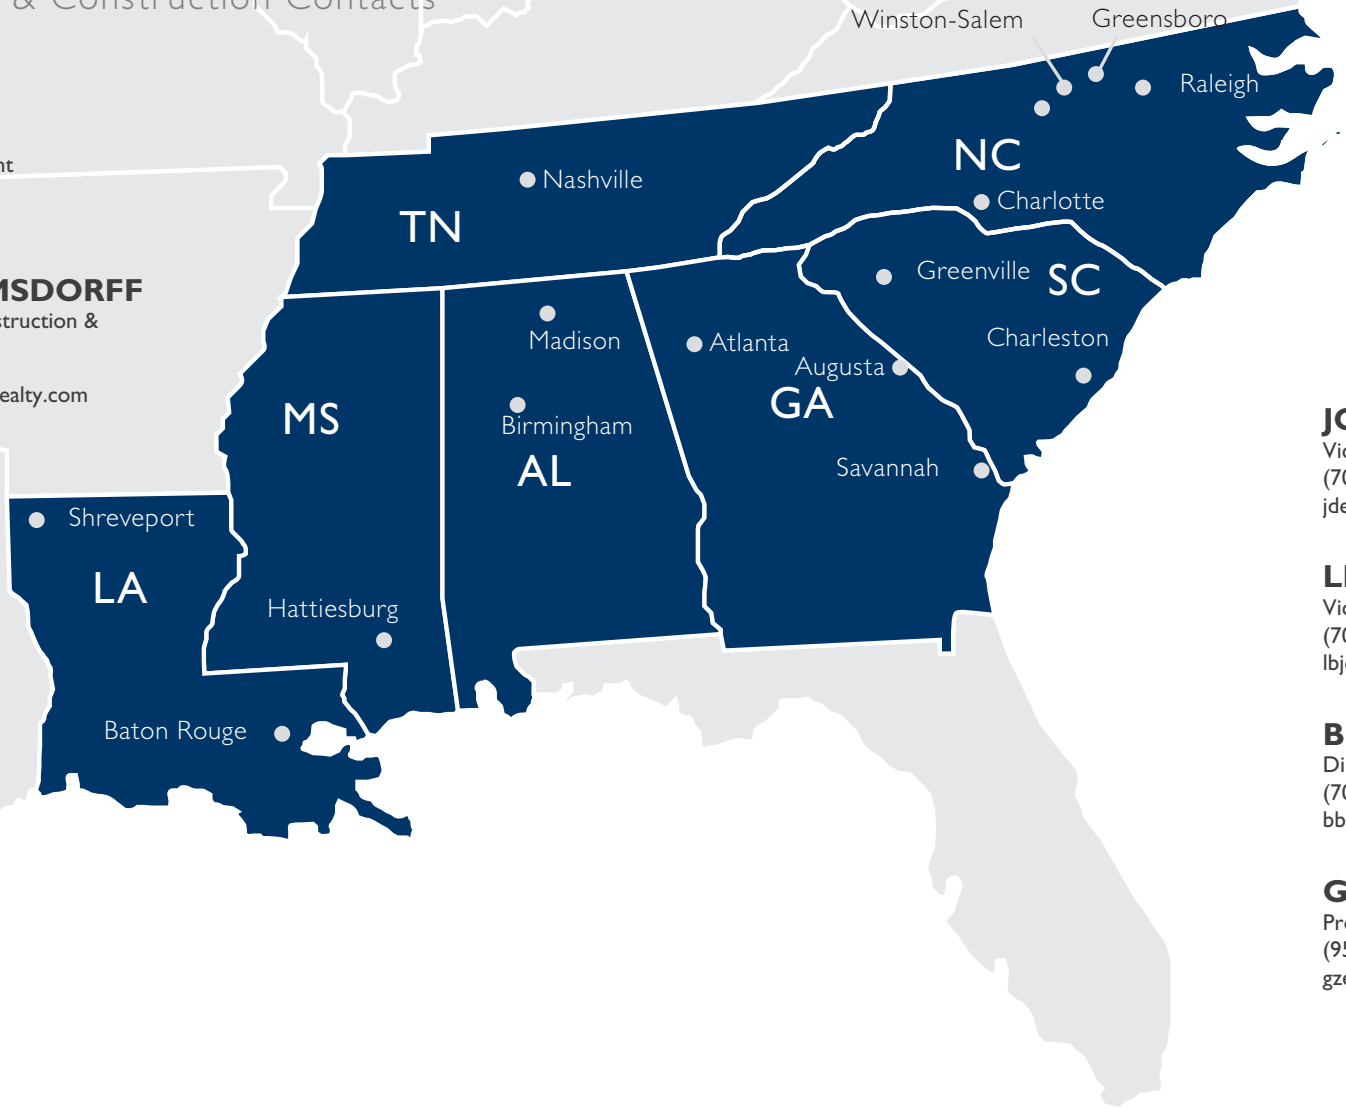

SOUTHEAST REGION

Development & Construction Contacts

PETER FLINT

Director of Development
(954) 956-2118
pflint@kimcorealty.com

MARK TROMMSDORFF

Senior Director of Construction &
Development
(407) 302-6505
mtrommsdorff@kimcorealty.com

JOE DENIS

Vice President, Construction
(704) 362-6112
jdenis@kimcorealty.com

LEE JOHNSON

Vice President, Construction
(704) 362-6149
lbjohnson@kimcorealty.com

BEN BRIDGES

Director of Construction
(704) 362-6131
bbridges@kimcorealty.com

GUILLERMO ZEGRI

Project Manager
(954) 956-2105
gzegri@kimcorealty.com

SOUTHEAST
REGION

December 2016