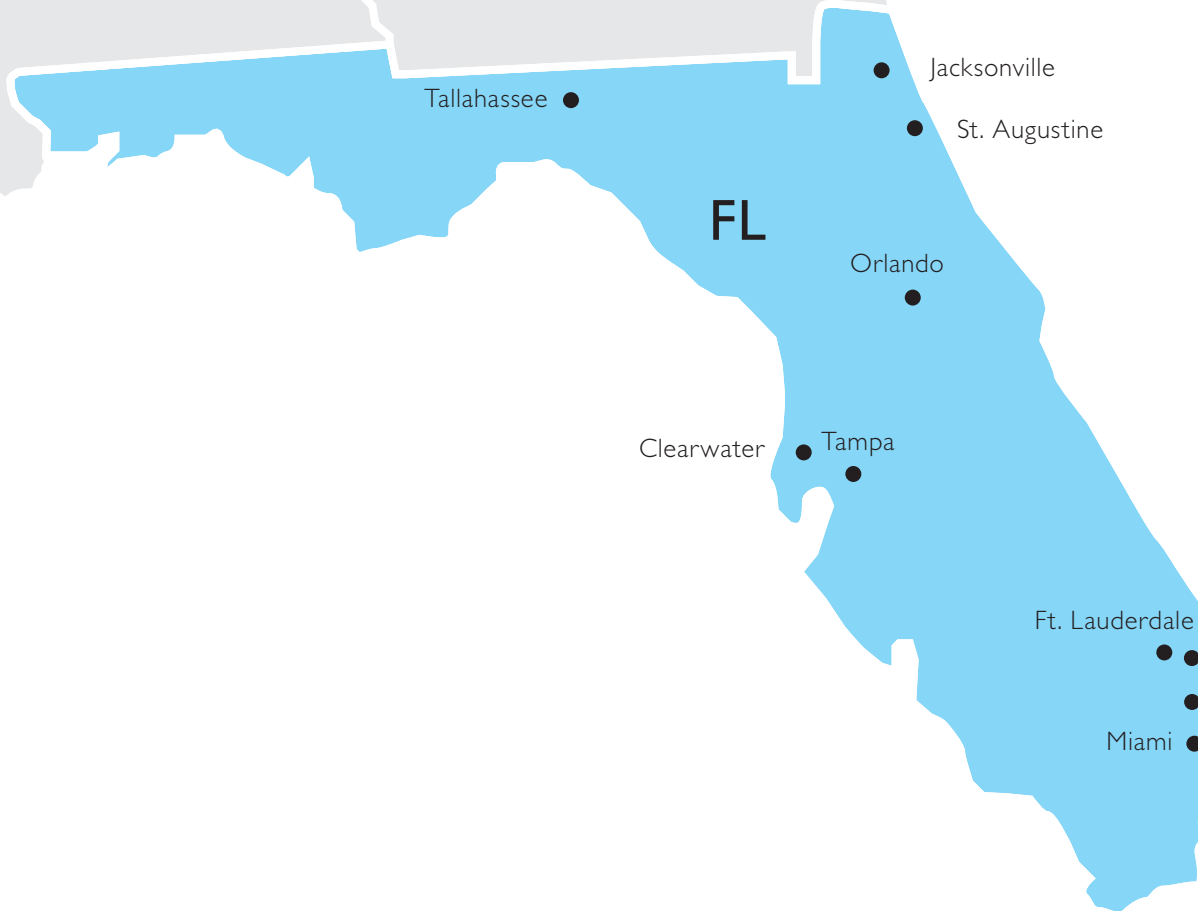

FLORIDA REGION

Development & Construction Contacts

PETER FLINT

Director of Development
(954) 956-2118
pflint@kimcorealty.com

JOE DENIS

Vice President, Construction
(704) 362-6112
jdenis@kimcorealty.com

LEE JOHNSON

Vice President, Construction
(704) 362-6149
lbjohnson@kimcorealty.com

MARK TROMMSDORFF

Senior Director of Construction &
Development
(407) 302-6505
mtrommsdorff@kimcorealty.com

GUILLERMO ZEGRI

Project Manager
(954) 956-2105
gzegri@kimcorealty.com

December 2016