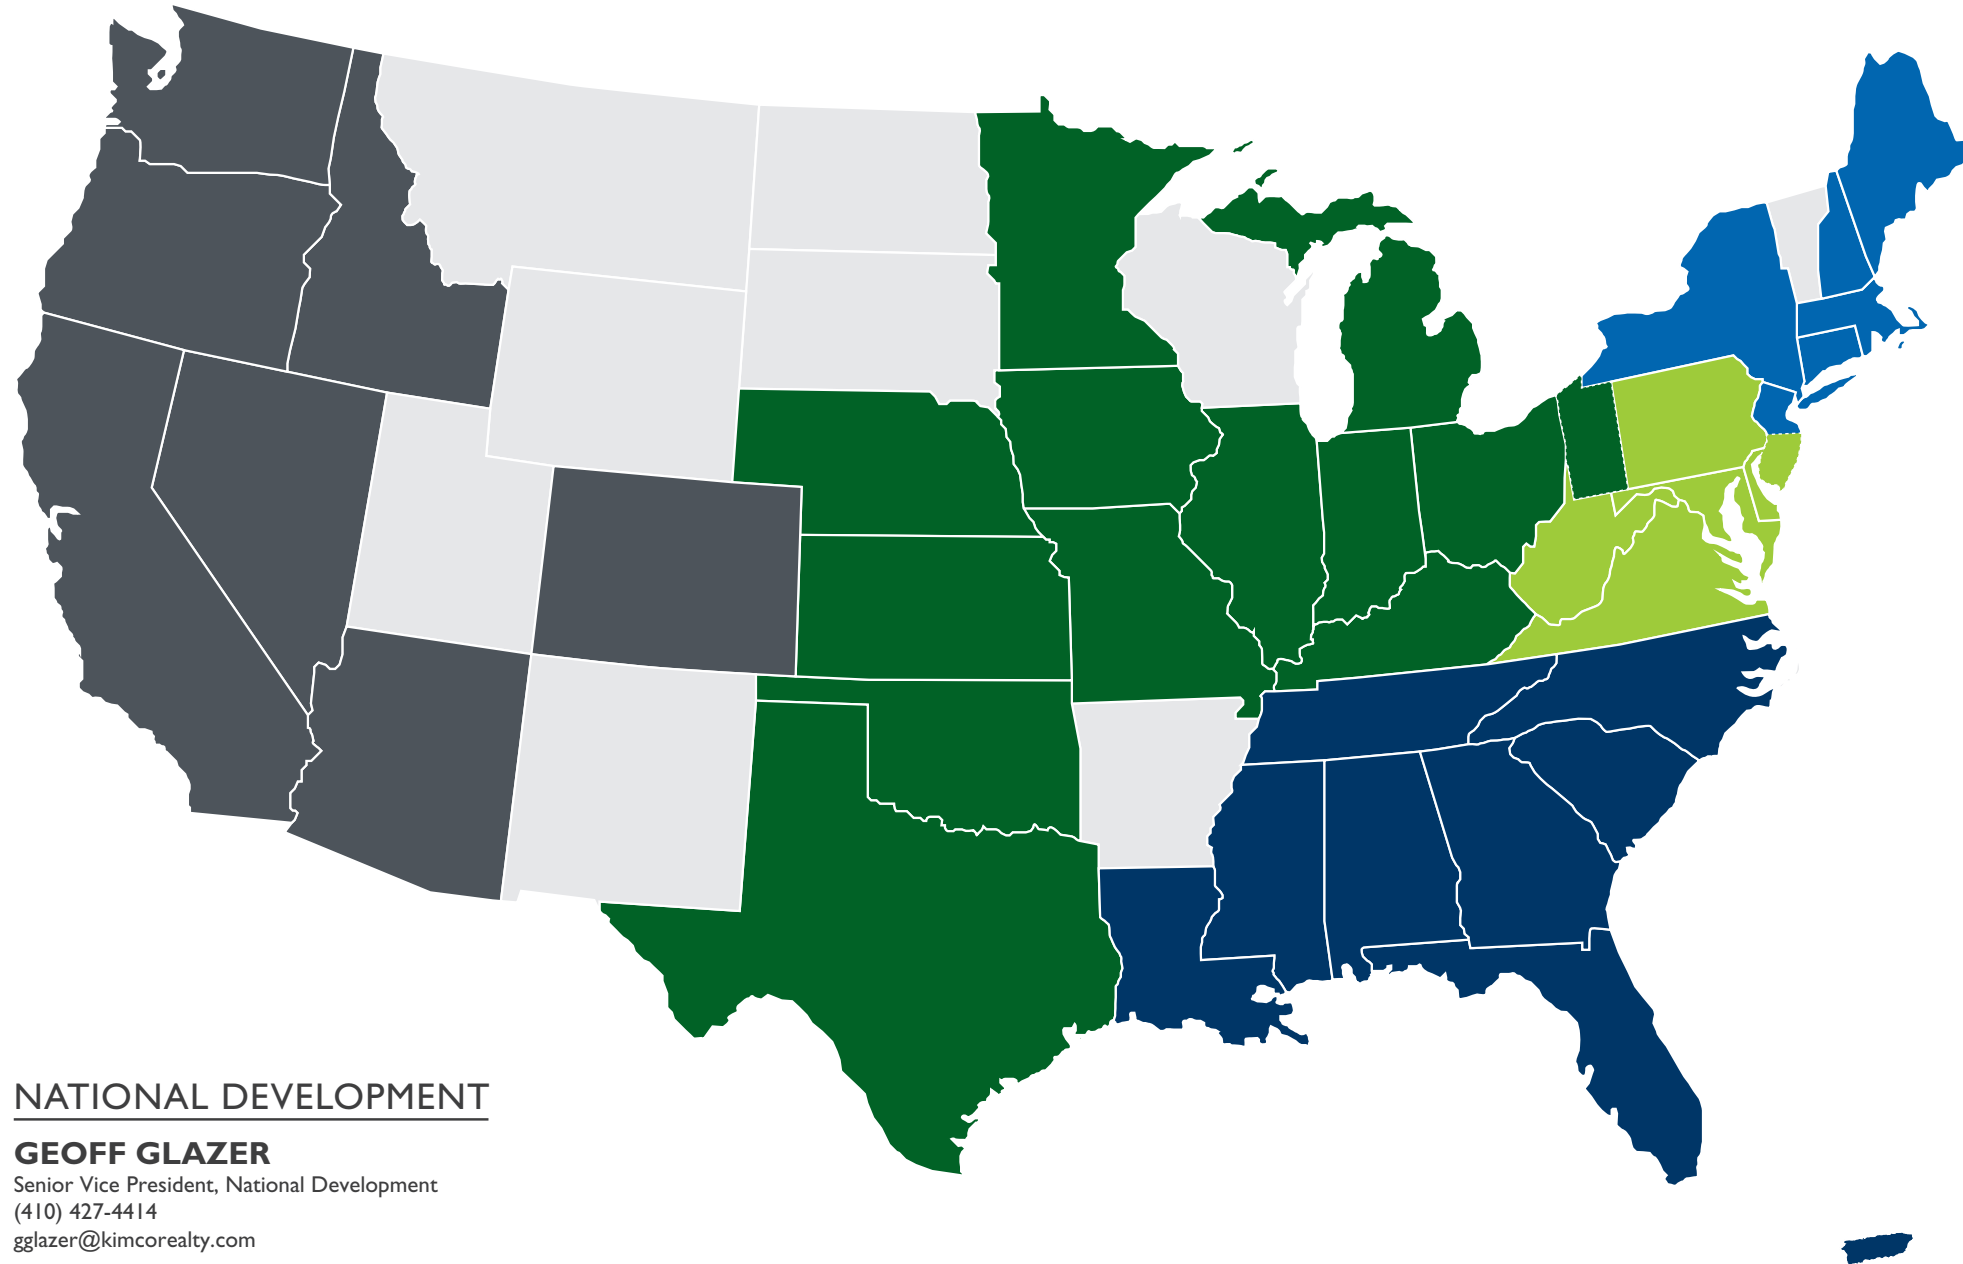

NATIONAL DEVELOPMENT

GEOFF GLAZER

Senior Vice President, National Development
(410) 427-4414
gglazer@kimcorealty.com

REGIONAL PRESIDENTS

ARMAND VASQUEZ

President
(916) 580-2534
avasquez@kimcorealty.com

ROB NADLER