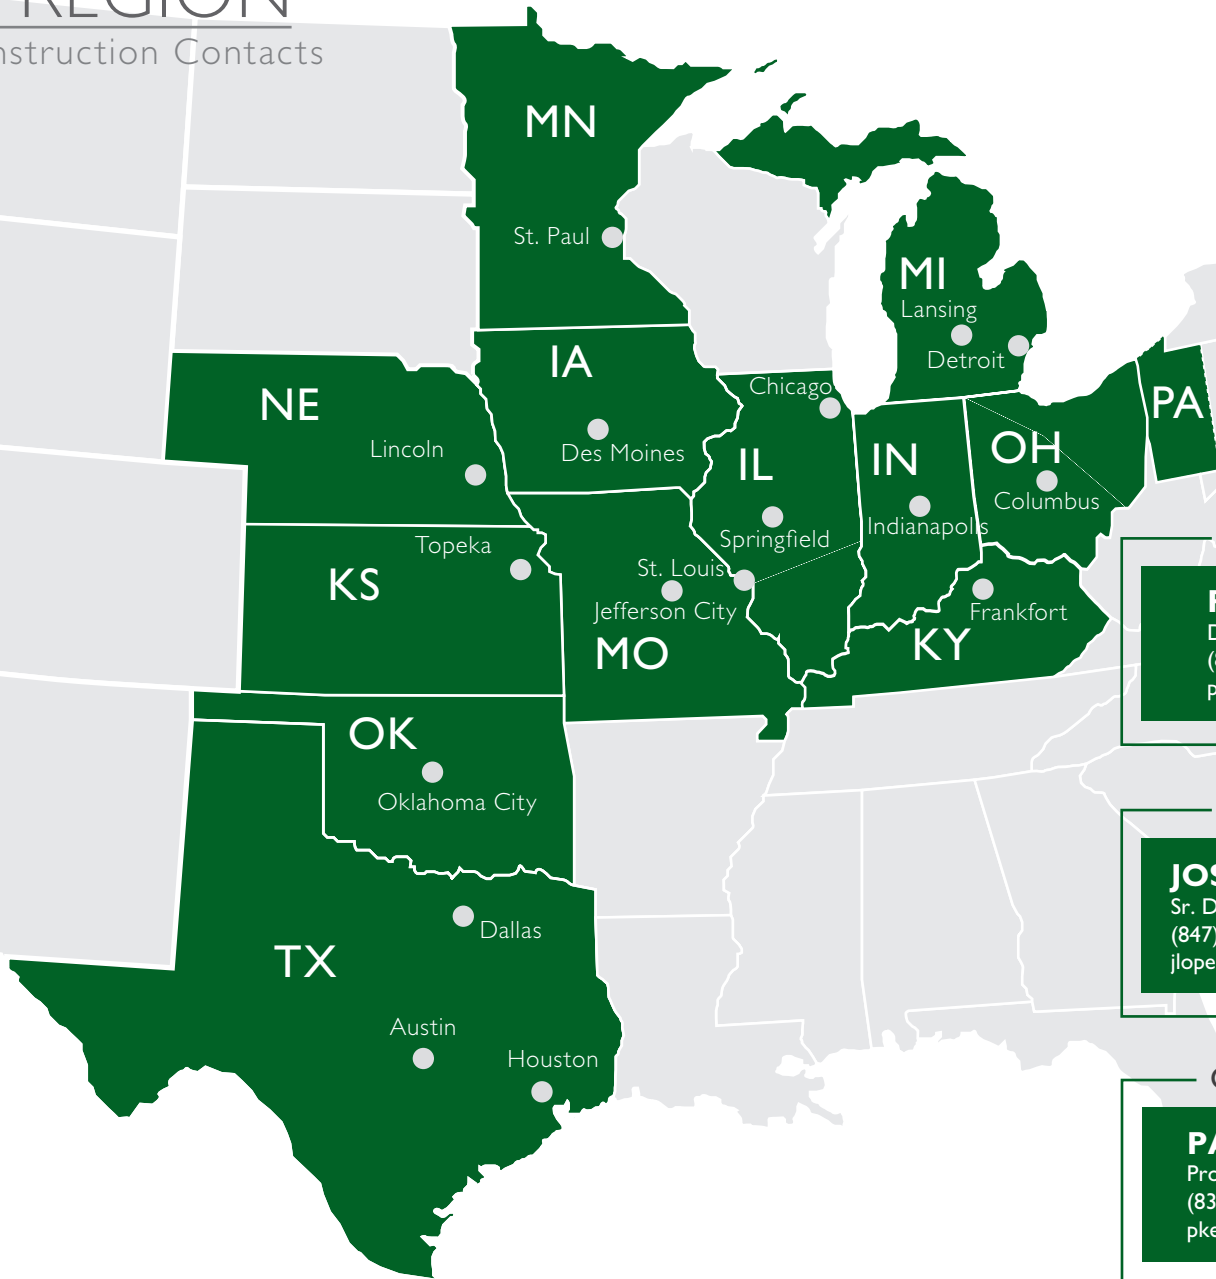

CENTRAL REGION

Development & Construction Contacts

DAN GIBSON

Vice President, Central Region
(847) 294-6434
dgibson@kimcorealty.com

ALAN FERGUSON

Vice President, Texas Region
(832) 242-6913
aferguson@kimcorealty.com

CENTRAL
REGION

Central Region

PAT MCCUNE

Director of Construction
(847) 294-6425
pmccune@kimcorealty.com

Central Region

JOSE LOPEZ

Sr. Director of Dev. & Construction
(847) 294-6429
jlopez@kimcorealty.com

OK & TX Region

PATRICK KEOUGH

Project Manager
(832) 242-6913
pkeough@kimcorealty.com

December 2016